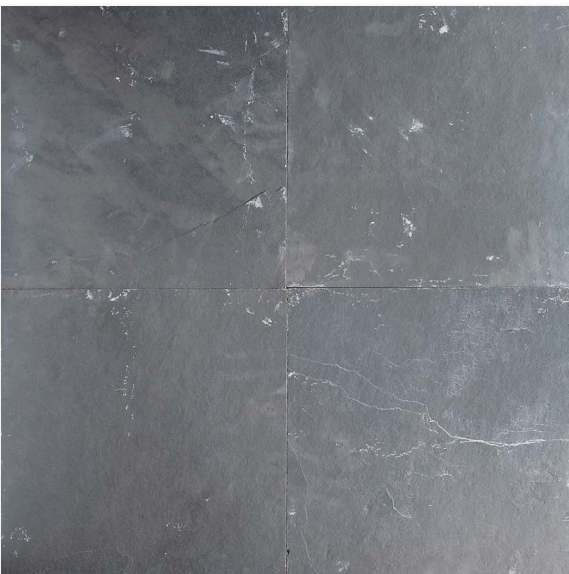

Product Featured: Golden Migration Slate

Black Natural Cleft Slate
TL10710 - 12"x12"
TL90060 - 16"x16"

California Gold Natural Cleft Slate
TL10580 - 12"x12"

Ember Ash Natural Cleft Slate
TL90230 - 12"x12"
TL90231 - 16"x16"

Golden Migration Natural Cleft Slate
TL90235 - 12"x12"
TL90568 - 16"x16"

Product Featured: California Gold Slate

AMERICAN SLATE

COLLECTION

Product Featured: Black Slate

FLOOR / WALL TILE

Gondola Harbor Natural Cleft Slate
TL90579 - 12"x12"
TL90238 - 16"x16"

Multicolor Natural Cleft Slate
TL10307 - 12"x12"
TL10308 - 16"x16"

FLOOR / WALL TILE

Quartzite Gray Natural Cleft Slate
TL10332 - 12"x12"

LEDGER PANELS

SP90020 BACKWOODS CANOPY
Ledger Panel 6"x24"

SP90026 WHITE QUARTIZE
Ledger Panel 6"x24"