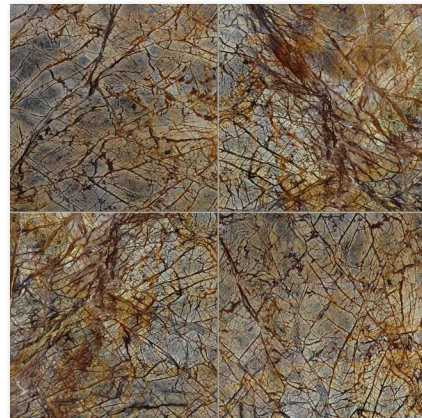

**Haisa Light Polished/Brushed**

TL90046 - 12"x12"x3/8" Polished  
 TL90417 - 16"x24"x5/8" Polished  
 TL90418 - 16"x24"x5/8" Brushed

**MARBLE**  
COLLECTION

Product Featured: Sylvester Beige Polished

**Inca Gold Polished**  
TL12560 - 12"x12"x3/8" (Special Order)

**Lady Onyx Polished**  
TL12193 - 12"x12"x3/8"

**Mink Polished**  
TL15505 - 12"x24"x1/2"  
SL10973 - Slab 1 1/4"  
SL10972 - Slab 3/4"

**Paradise Honed**  
TL11879 - 12"x12"x3/8"  
TL14033 - 12"x24"x1/2"  
TL13899 - 18"x18"x1/2"  
SL10877 - Slab 1 1/4" SL10853 - Slab 3/4"