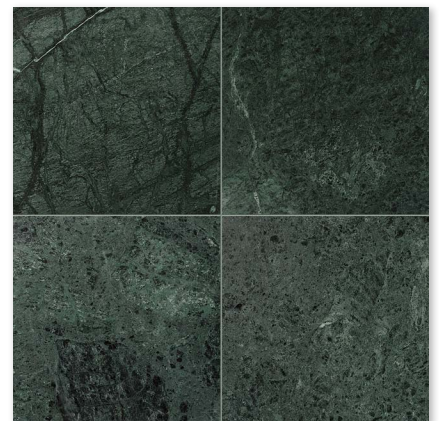

**St. Laurent Polished**  
TL10176 - 12"x12"x3/8"  
TL13294 - 18"x18"x1/2" (Special Order)

**Statuary Extra Polished/Honed**  
TL90643 - 18"x18"x3/8" Polished  
TL90644 - 12"x24"x3/8" Polished  
TL90648 - 12"x24"x3/8" Honed

**Statuarietto Polished**  
TL10243 - 12"x12"x3/8"

**Sylvester Beige Polished**  
TL10244 - 12"x12"x3/8"

**Verde Shanna Polished**  
TL10281 - 12"x12"x3/8"  
TL13293 - 18"x18"x1/2" (Special Order)