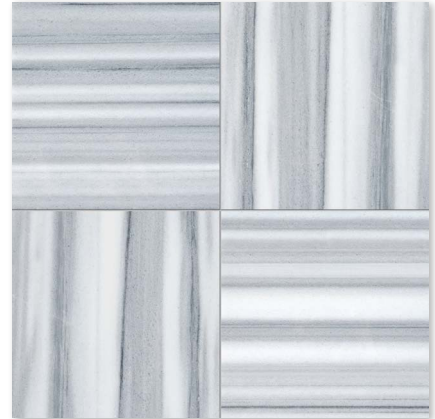

**Haisa Light Polished/Brushed**

TL90046 - 12"x12"x3/8" Polished  
 TL90417 - 16"x24"x5/8" Polished  
 TL90418 - 16"x24"x5/8" Brushed

**MARBLE**  
COLLECTION

Product Featured: Sylvester Beige Polished

**Inca Gold Polished**  
TL12560 - 12"x12"x3/8" (Special Order)

**Lady Onyx Polished**  
TL12193 - 12"x12"x3/8"

**Mink Polished**  
TL15505 - 12"x24"x1/2"  
SL10973 - Slab 1 1/4"  
SL10972 - Slab 3/4"

**Paradise Honed**  
TL11879 - 12"x12"x3/8"  
TL14033 - 12"x24"x1/2"  
TL13899 - 18"x18"x1/2"  
SL10877 - Slab 1 1/4" SL10853 - Slab 3/4"