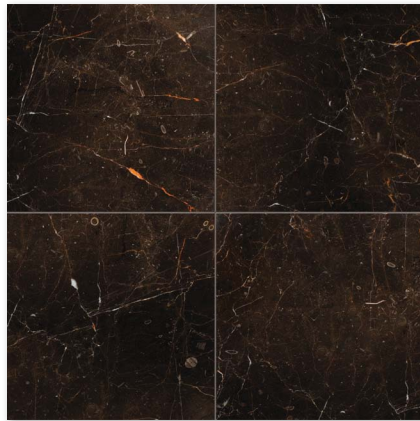

St. Laurent Polished
TL10176 - 12"x12"x3/8"
TL13294 - 18"x18"x1/2" (Special Order)