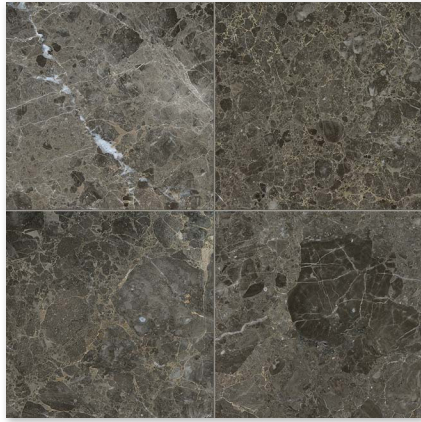

## FLOOR / WALL TILE

**Afyon White Polished**  
TL10677 - 12"x12"x3/8"

**Allure Light Polished**  
TL16400 - 12"x12"x3/8"  
TL16401 - 12"x24"x1/2"  
TL16402 - 18"x18"x1/2"  
SL11144 - Slab 1 1/4" SL11143 - Slab 3/4"

Product Featured: Afyon White Polished 12"x12"x3/8"

FLOOR / WALL TILE

**Arctic Gray Polished**

TL14894 - 12"x12"x3/8"  
 TL15570 - 12"x24"x1/2"  
 TL14853 - 18"x18"x1/2"  
 SL10962 - Slab 1 1/4"    SL10954 - Slab 3/4"