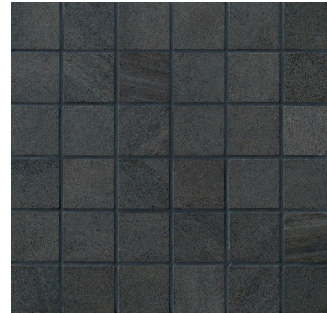

MILANO

PORCELAIN COLLECTION

Product Featured: Scala

MARBLE SYSTEMS®

www.marblesystems.com

Product Featured: Certosa

A SURFACE FOR MODERN INTERIORS...

An act of homage to a city where design meets history, art and culture. With its intriguing vein patterns, wealth of sizes and two versatile surfaces, Milano by MARBLE SYSTEMS is a floor covering that combines creativity and technology, design and nature. Once installed, the floor tiles have an original look, perfect for bringing special beauty to contemporary interiors, thanks to the variety of the veins, which form a pattern that is natural yet simple.

FLOOR / WALL TILE

WNB00073 SCALA 12"x24"

WNB00080 SCALA MOSAIC 2X2
12"x12"

WNB00082 SCALA BULLNOSE 3"x24"

WNB00037 NAVIGLI 12"x24"

WNB00044 NAVIGLI MOSAIC 2X2
12"x12"

WNB00046 NAVIGLI BULLNOSE 3"x24"

WNB00019 CERTOSA 12"x24"