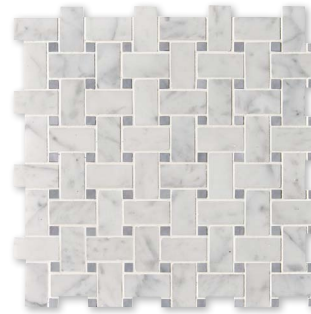

## TRADITIONAL TO CONTEMPORARY... A STONE FOR ALL AGES

The White Carrara Collection transcends time. The combination of a natural marble with classic and traditional shades of grey and white results in a legacy. This integrated with both classic and contemporary shapes and sizes in the art of mosaics make it an immemorial design. The finely honed surface of the stone has a delightful array of metro tile shapes make the areas of usage almost endless.

### IN STOCK AVAILABLE SIZES

TL90635	2 3/4"x5 1/2"x3/8"
TL90436	12"x12"x3/8"
TL90640	18"x18"x3/8"
TL90435	12"x24"x3/8"

Color : White Carrara Select Honed Marble

## MOSAIC FLOOR / WALL TILE

---

MS90092  
WHITE CARRARA HONED  
5/8" x 5/8" Staggered  
12" x 12" x 3/8" Sheets

MS90089  
WHITE CARRARA HONED  
1" x 1"  
12" x 12" x 3/8" Sheets

MS90091  
WHITE CARRARA HONED  
Basket Weave 1" x 2"  
12" x 12" x 3/8" Sheets

MS90090  
WHITE CARRARA HONED  
Hexagon 2"  
10 3/8" x 12 x 3/8" Sheets