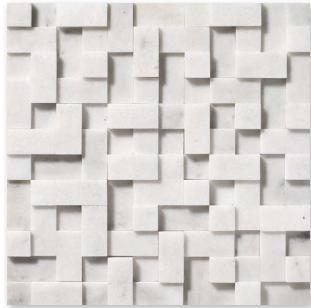

COMPATIBLE MOSAIC FLOOR / WALL TILE

MS01159
GLACIER MODERN HONED
Random Cubes
12" x 12" Sheets