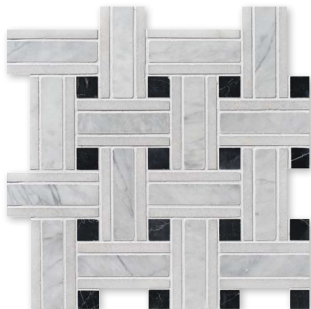

## TRADITIONAL TO CONTEMPORARY... A STONE FOR ALL AGES

The White Carrara Collection transcends time. The combination of a natural marble with classic and traditional shades of grey and white results in a legacy. This integrated with both classic and contemporary shapes and sizes in the art of mosaics make it an immemorial design. The finely honed surface of the stone has a delightful array of metro tile shapes make the areas of usage almost endless.

MS90090  
WHITE CARRARA HONED  
Hexagon 2"  
10 3/8" x 12 x 3/8" Sheets

## COMPATIBLE MOSAIC FLOOR / WALL TILE

---

MS01159  
GLACIER MODERN HONED  
Random Cubes  
12" x 12" Sheets

MS01160  
AVENZA MODERN HONED  
Staggered Mosaic 5/8" x 3"  
12" x 12" x 3/8" Sheets

MS01161  
AVENZA MODERN HONED  
Staggered Mosaic 1 1/4" x 6"  
12" x 12" x 3/8" Sheets

MS01163  
AVENZA MODERN HONED  
Lattice Mosaic  
12" x 12" x 3/8" Sheets

MS01156  
MASSA MODERN BAMBOO  
6" x 12" x 3/8" Sheets

\* Please see Exposure Collection (pg.126) for more compatible mosaic options.