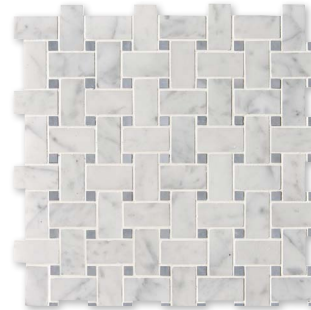

## TRADITIONAL TO CONTEMPORARY... A STONE FOR ALL AGES

The White Carrara Collection transcends time. The combination of a natural marble with classic and traditional shades of grey and white results in a legacy. This integrated with both classic and contemporary shapes and sizes in the art of mosaics make it an immemorial design. The finely polished surface of the stone has a delightful array of metro tile shapes make the areas of usage almost endless.

### IN STOCK AVAILABLE SIZES

TL10197	12"x12"x3/8"
TL10196	18"x18"x3/8"
TL90434	12"x24"x3/8"

**TRADITIONAL TO CONTEMPORARY...  
A STONE FOR ALL AGES**

Color : **White Carrara Polished Marble**

## MOSAIC FLOOR/WALL TILE

MS90096  
WHITE CARRARA POLISHED  
5/8"x5/8" Staggered  
12"x12"x3/8" Sheets

MS90093  
WHITE CARRARA POLISHED  
1"x1"  
12"x12"x3/8" Sheets

MS90095  
WHITE CARRARA POLISHED  
Basket Weave 1"x2"  
12"x12"x3/8" Sheets