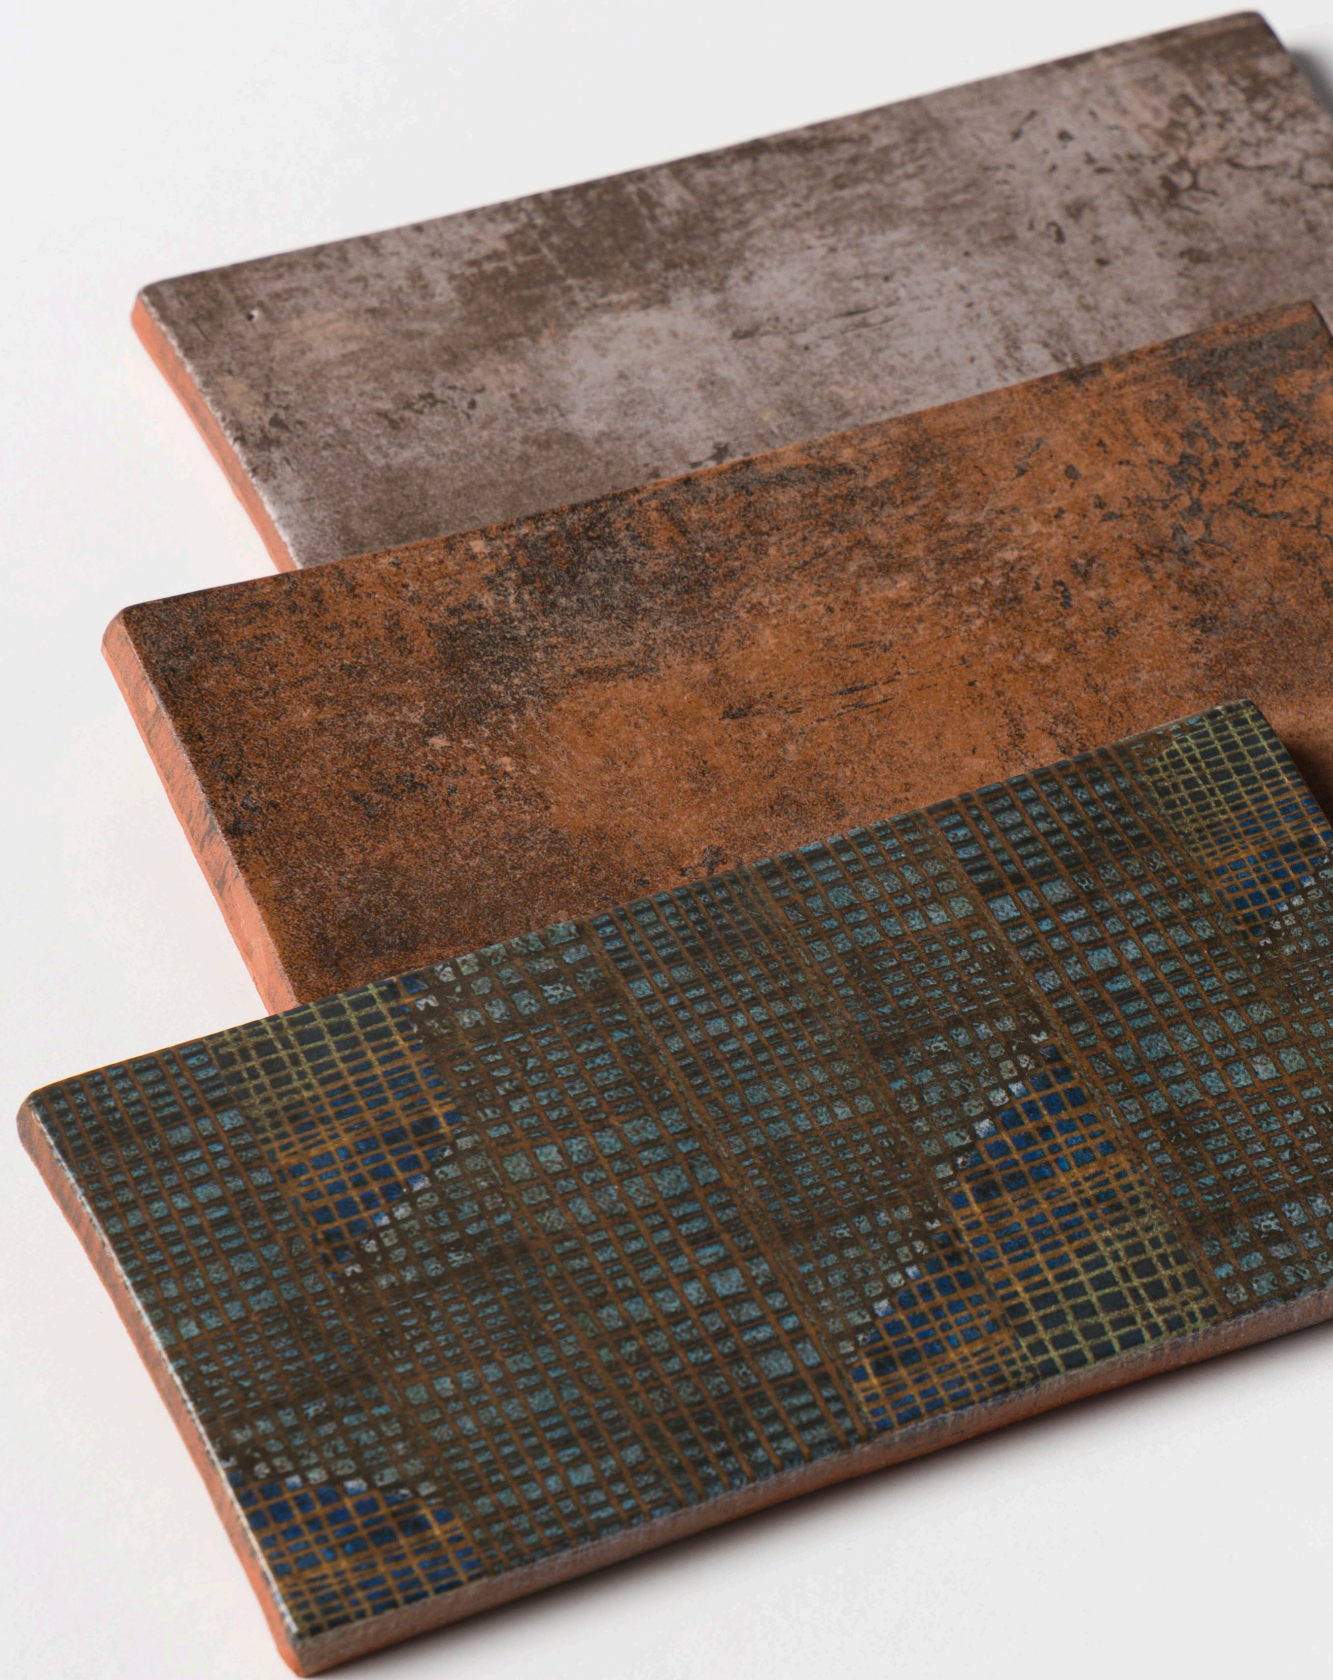

# boulevard

Discover the Boulevard Terra Cotta Collection—three unique 4"x8" tiles inspired by the timeless elegance of grand boulevards. Perfect for adding a touch of classic beauty and architectural flair to any space.

## Usage

- Backsplash
- Bath Floors / Walls
- Commercial Interior Floors / Walls
- Residential Interior Floors / Walls
- Shower Floors / Walls

V2 = SLIGHT VARIATION:  
Clearly distinguishable differences  
in texture and/or pattern within  
similar colors.

broadway & sunset terra cotta

floor / wall tiles

TL80792  
broadway semi matte  
terra cotta 4"x8"x3/8"

TL80793  
sunset matte  
terra cotta 4"x8"x3/8"

TL80794  
bourbon semi matte  
terra cotta 4"x8"x3/8"