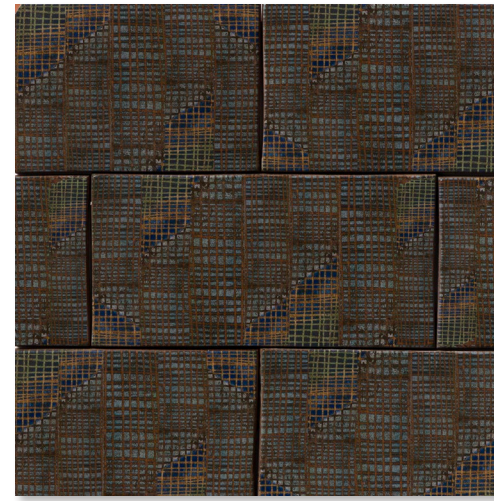

floor / wall tiles

TL80792
broadway semi matte
terra cotta 4"x8"x3/8"