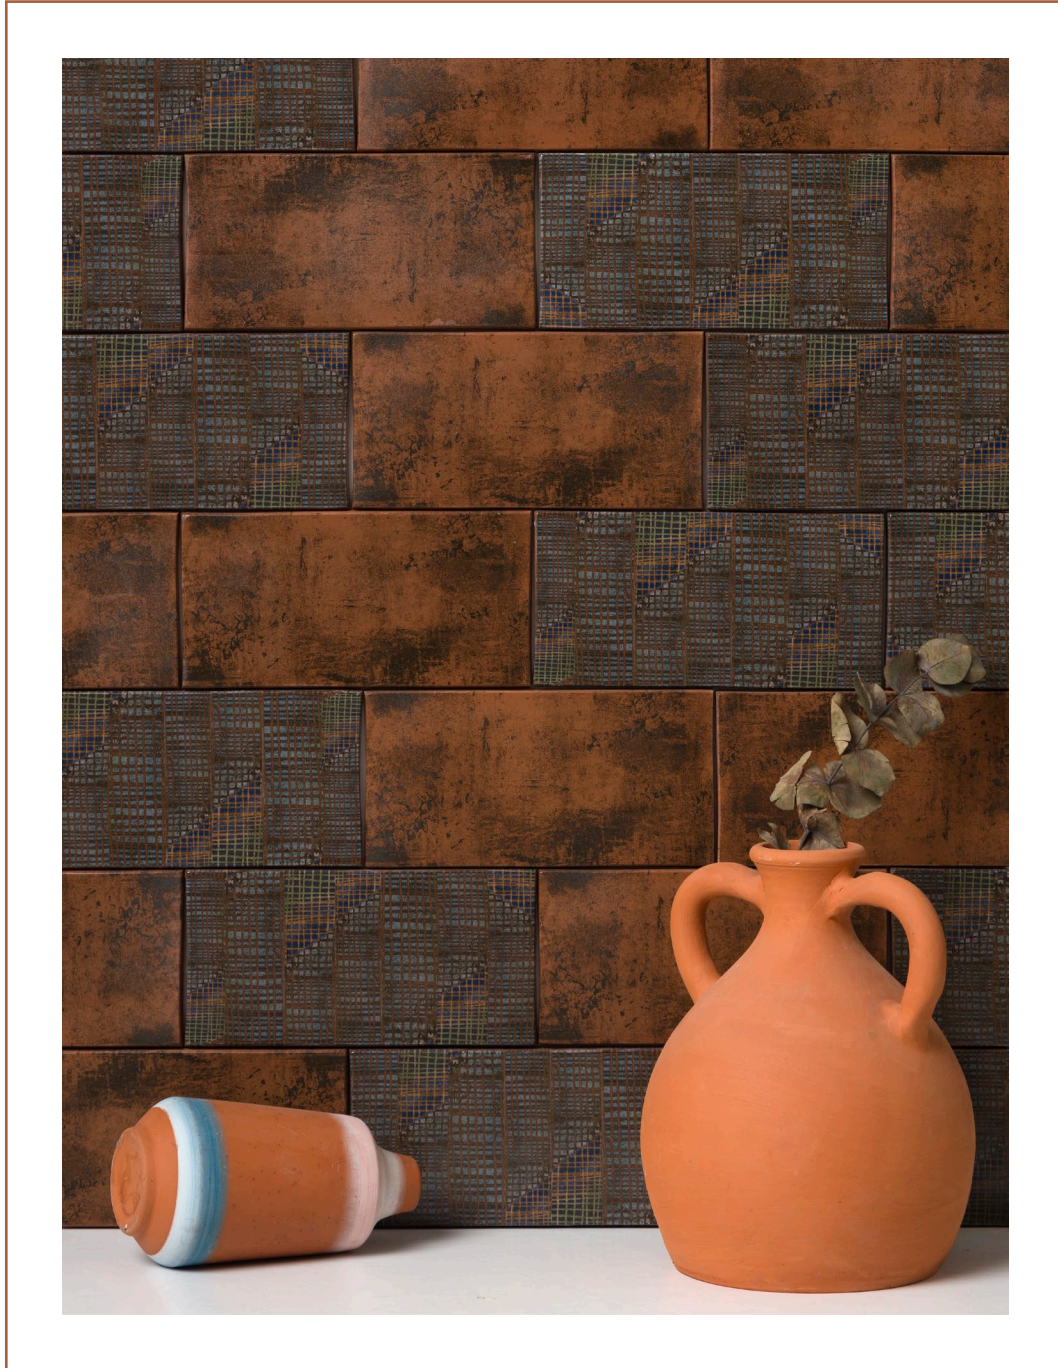

boulevard
terra cotta collection

MARBLE SYSTEMS