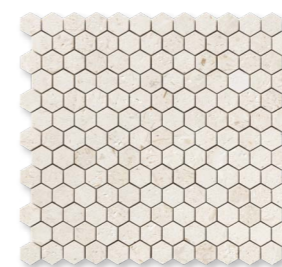

Step onto a journey of elegance with our brushed limestone tiles, boasting a soft, inviting beige hue that effortlessly complements any space. Whether adorning a contemporary urban loft or a cozy countryside retreat, the Desert Path Collection promises to imbue your environment with warmth and character.

floor / wall tiles

available sizes / in stock

TL21015	3"x12"x3/8"
TL21016	4"x16"x3/8"
TL21018	16"x16"x3/8"
TL21014	16"x24"x3/8"
TL21020	24"x24"x3/8"

desert path brushed limestone

mosaics

MS02592  
desert path brushed limestone  
2"x2" mosaic  
12"x12"x3/8" sheets  
1 sqft/pcs  
in stock

MS02593  
desert path brushed limestone  
hexagon 1" mosaic  
11 5/8"x12"x3/8" sheets  
1.00 sqft/pcs  
in stock

MS02595  
desert path brushed limestone  
herringbone 5/8"x3" mosaic  
12 1/8"x13 3/8"x3/8" sheets  
0.90 sqft/pcs  
in stock