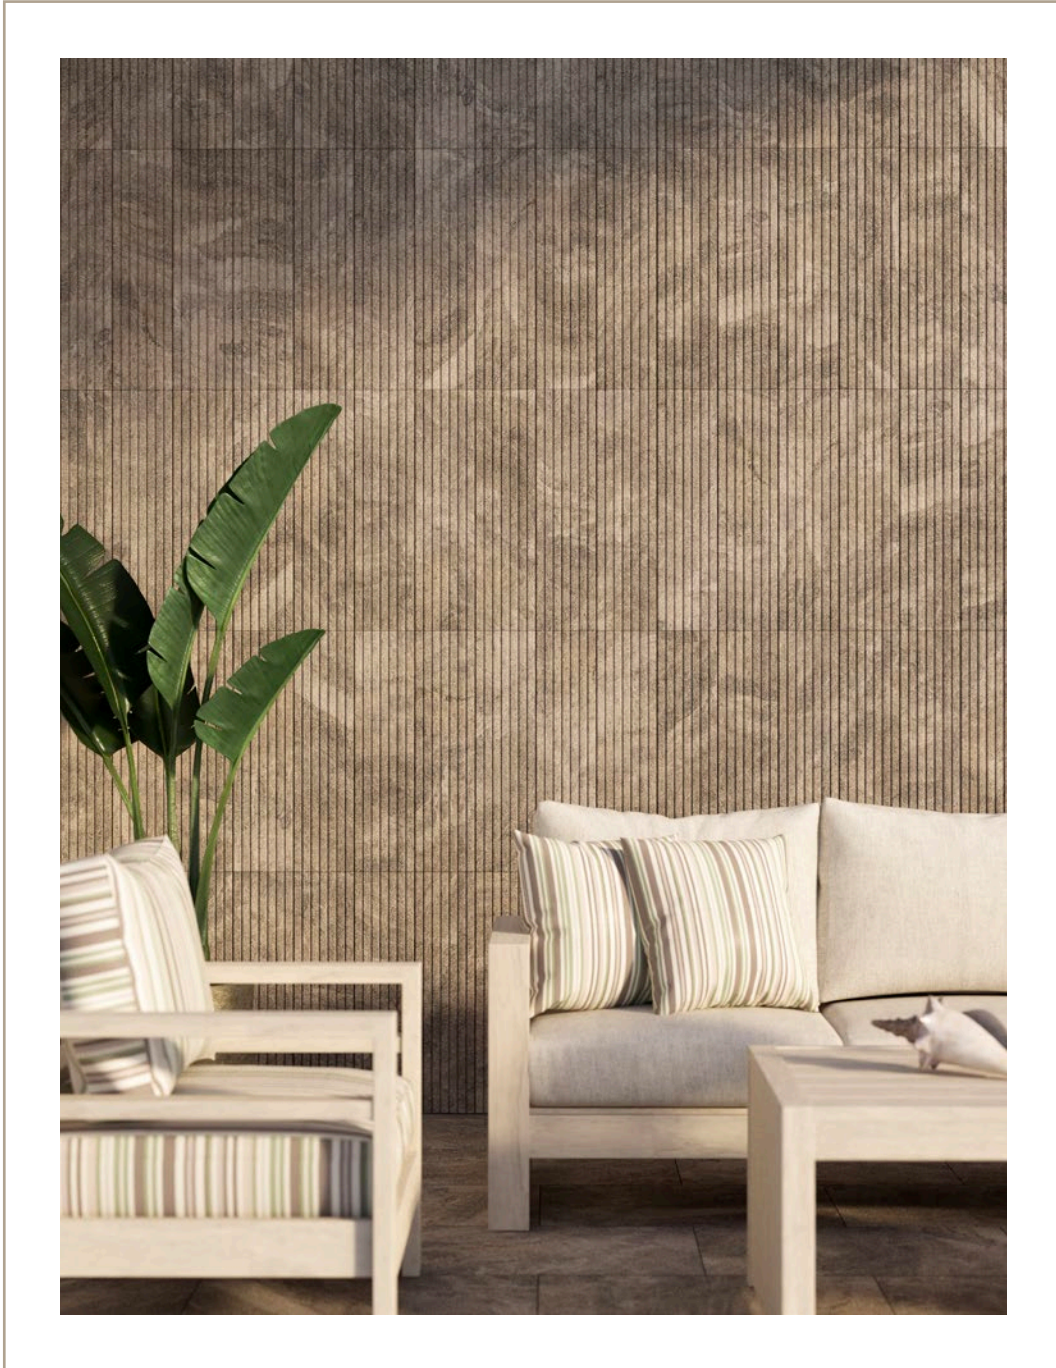

ethan
wall panel collection

MARBLE SYSTEMS

silver shadow leather marble ethan wall panel

ethan wall panel

Discover the transformative appeal of Ethan Wall panel tiles, the perfect combination of innovation and timeless beauty. Prepared with a unique 'leathering' process, these panels come with a palette of six soft color tones. The natural stone veins preserved beneath the surface reflect a subtle and refined aesthetic. Enhanced with finely textured ridges, these tiles offer a versatile design element that empowers you to highlight any decor, whether displayed as a focal point or integrated into a harmonious ensemble. Add a lasting touch of grandeur and charm to your environment with Ethan Wall panel tiles.

Usage

- Backsplash
- Bath Walls
- Commercial Interior Walls
- Residential Interior Walls
- Shower Walls

V2 = SLIGHT VARIATION:
Clearly distinguishable differences in texture and/or pattern within similar colors.