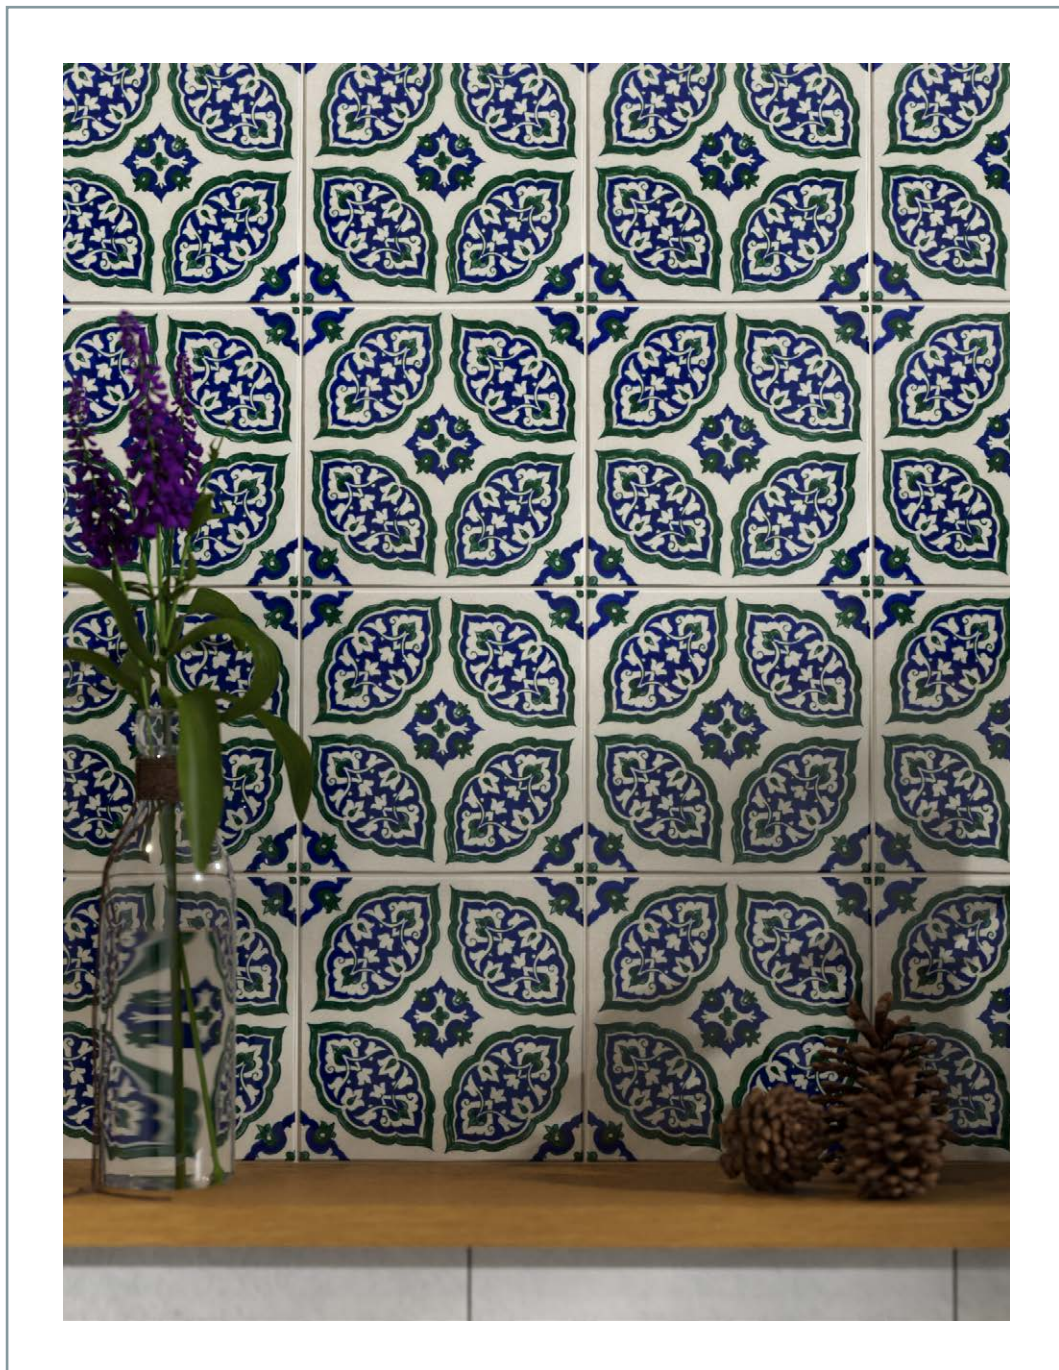

iznik cini
ceramic collection

MARBLE SYSTEMS