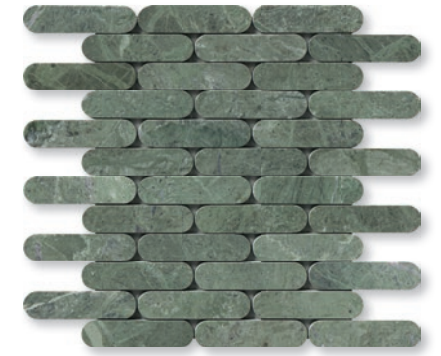

pill
mosaic collection

MARBLE SYSTEMS

calacatta picasso honed marble pill mosaic

pill mosaic

Pill mosaic is formed by skillfully bringing together carefully selected natural stone pieces. Each piece, meticulously combined with complementary colors, adds natural beauty to living spaces. These unique mosaics enhance environments, imbuing them with a distinct atmosphere and character, ultimately beautifying spaces with captivating visual appeal.

verde tia honed marble pill mosaic

mosaics

MS02557
calacatta amber honed marble
pill mosaic
12"x12"x3/8" sheets
1 sqft/pcs
in stock

MS02558
calacatta viola honed marble
pill mosaic
12"x12"x3/8" sheets
1 sqft/pcs
in stock

MS02559
verde tia honed marble
pill mosaic
12"x12"x3/8" sheets
1 sqft/pcs
in stock

MS02560
silver drop honed marble
pill mosaic
12"x12"x3/8" sheets
1 sqft/pcs
in stock

MS02561
calacatta picasso honed marble
pill mosaic
12"x12"x3/8" sheets
1 sqft/pcs
in stock