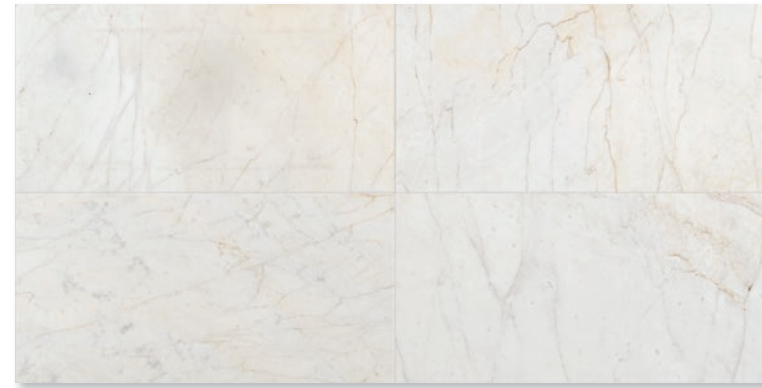

white pearl
honed marble collection

MARBLE SYSTEMS

white pearl honed 3"x12"

white pearl marble

White Pearl Marble, a testament to architectural excellence. With its pristine white base kissed by veins of yellow and gold, this marble evokes a sense of timeless elegance and sophistication. Our collection offers a range of options including tiles, mosaics and mouldings empowering architects to create spaces that exude luxury and refinement. From grand facades to interior accents, White Pearl Marble elevates architectural designs, leaving an indelible mark of beauty and prestige on every project.

Usage

- Backsplash
- Bath Floors / Walls
- Commercial Interior Floors / Walls
- Residential Interior Floors / Walls
- Shower Floors / Walls

V2 = SLIGHT VARIATION:
Clearly distinguishable differences in
texture and/or pattern within similar
colors.

white pearl honed 12"x24"

floor / wall tiles

white pearl honed marble

available sizes / in stock

- TL21008 3"x12"x3/8"
- TL21009 18"x18"x3/8"
- TL19189 12"x24"x3/8"

mosaics

MS02581
white pearl honed
herringbone 5/8"x3"
10 7/16"x12 13/16"x3/8" sheets
0.90 sqft/pcs
in stock